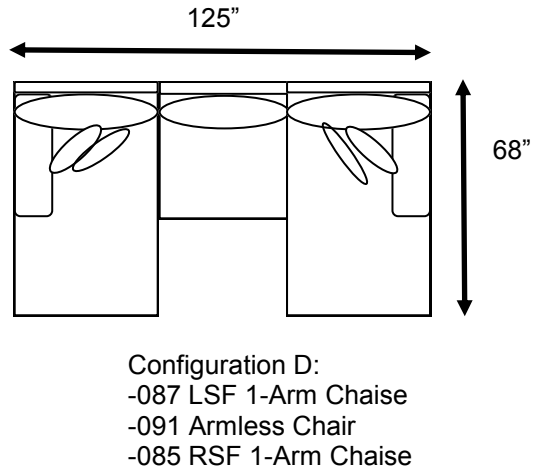

-001 Chair
44x40x38

-004 Estate Sofa
97x40x38

-011 Sofa
88x40x38

-C04/C09 Chaise Estate Sofa
97x40(67)x38

-087 LSF 1-Arm Chaise
-085 RSF 1-Arm Chaise
45x68x38

-081 LSF 1-Arm Sofa
78x40x38

-080 RSF 1-Arm Sofa
78x40x38

-091 Armless Chair
35x40x38

-090 Corner
40x40x38

Dimensions

#784 (track)

#785 (soft track)