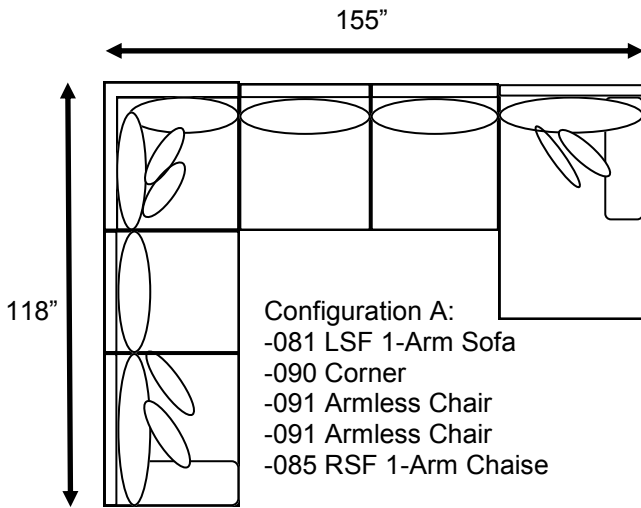

-001 Chair
44x40x38

-004 Estate Sofa
97x40x38

-011 Sofa
88x40x38

-C04/C09 Chaise Estate Sofa
97x40(67)x38

-087 LSF 1-Arm Chaise
-085 RSF 1-Arm Chaise
45x68x38

-081 LSF 1-Arm Sofa
78x40x38

-080 RSF 1-Arm Sofa
78x40x38

-091 Armless Chair
35x40x38

-090 Corner
40x40x38

Dimensions

#784 (track)

#785 (soft track)