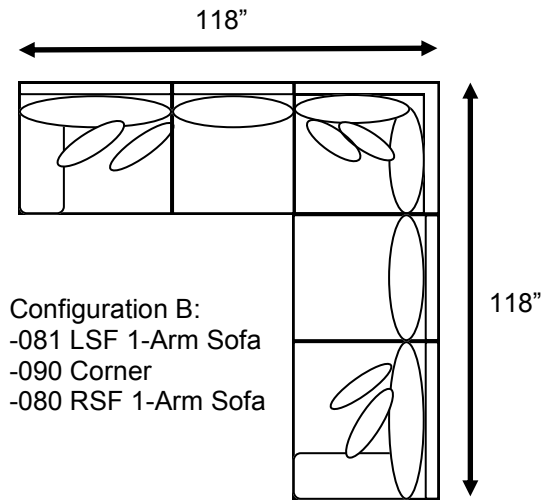

-001 Chair
44x40x38

-004 Estate Sofa
97x40x38

-011 Sofa
88x40x38

-C04/C09 Chaise Estate Sofa
97x40(67)x38

-087 LSF 1-Arm Chaise
-085 RSF 1-Arm Chaise
45x68x38

-081 LSF 1-Arm Sofa
78x40x38

-080 RSF 1-Arm Sofa
78x40x38

-091 Armless Chair
35x40x38

-090 Corner
40x40x38

Dimensions

#784 (track)

#785 (soft track)