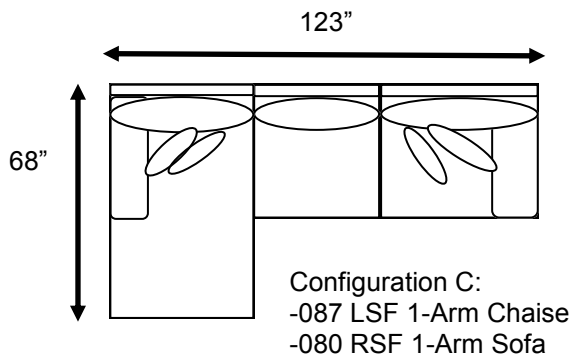

-001 Chair
44x40x38

-004 Estate Sofa
97x40x38

-011 Sofa
88x40x38

-C04/C09 Chaise Estate Sofa
97x40(67)x38

-087 LSF 1-Arm Chaise
-085 RSF 1-Arm Chaise
45x68x38

-081 LSF 1-Arm Sofa
78x40x38

-080 RSF 1-Arm Sofa
78x40x38

-091 Armless Chair
35x40x38

-090 Corner
40x40x38

Dimensions

#784 (track)

#785 (soft track)